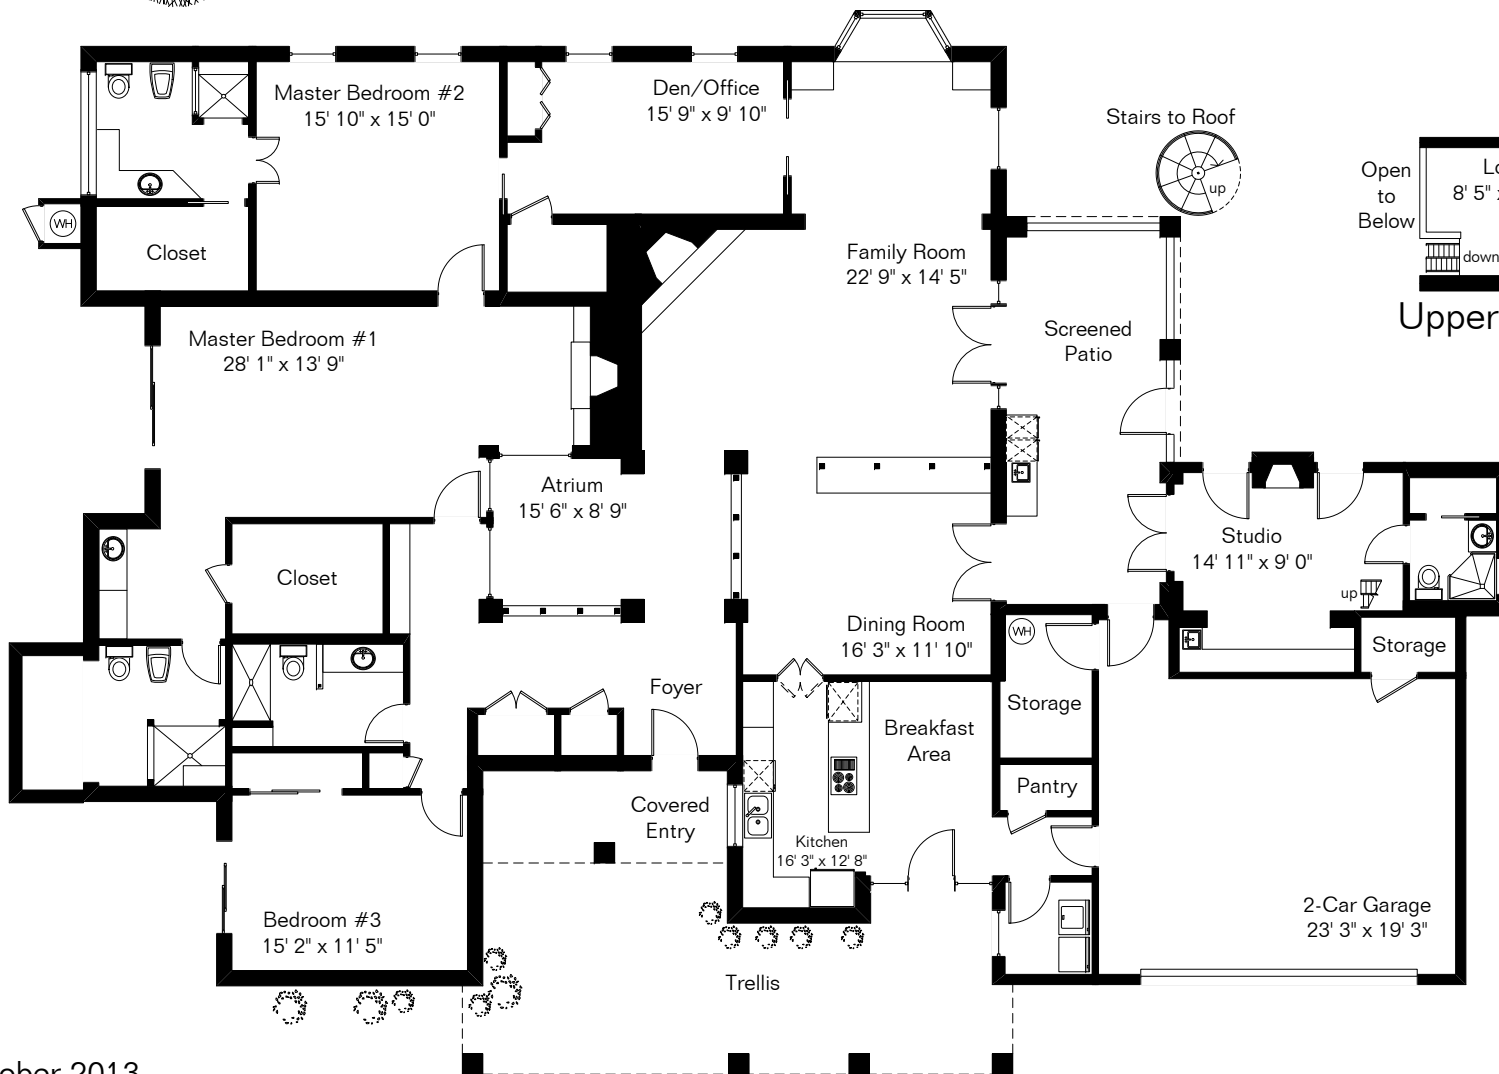

The square footages and room size information are deemed to be reliable but are not guaranteed and should be independently verified.

2835 N Calle Ladera

Main House 3,346 Sq Ft
Studio 278 Sq Ft

Total Living Area 3,624 Sq Ft
Garage 588 Sq Ft

Site Visit October 2013

Copyright 2017 Floor Plans First! LLC
All Rights Reserved.

www.FloorPlansFirst.com

Toll Free (877) 887-1500
Voice (520) 881-1500
Fax (520) 791-7701

Floor Plans First!
See the Floor Plan First!